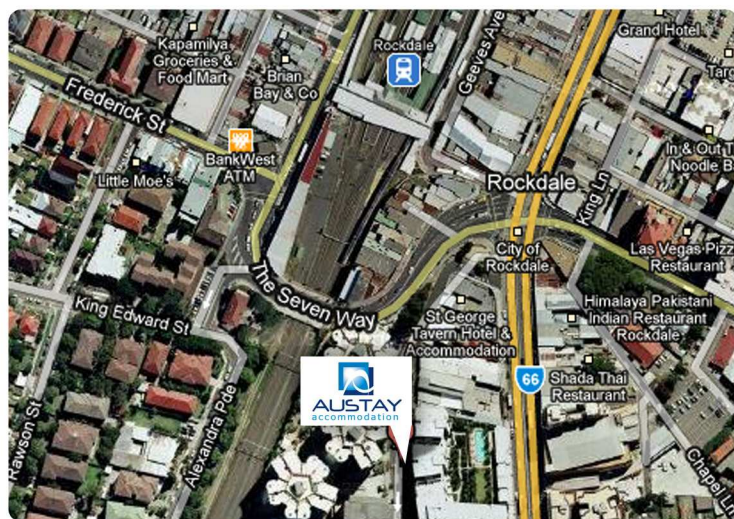

ROCKDALE

1104/3 Keats av. Rockdale NSW 2216, Sydney

Specification

Number of bedrooms:	3
Number of bathrooms:	2
Computer & Internet access:	Yes
Distance to the city by train:	15 min.

5 minutes walking distance from the nearest bus station

5 minutes walking distance from the nearest train station

Accommodation location

- ✓ Modern unit
- ✓ Very close to the train station
- ✓ Fully furnished included TV, DVD player, laundry equipment, bed linen, kitchenware
- ✓ Twin share per room!